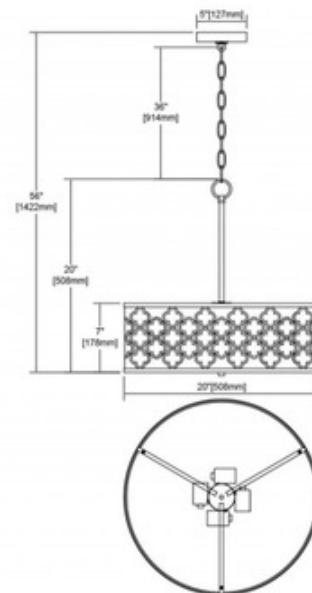

BRAND

Elk Home

DESCRIPTION

The Arabesque Chandelier showcases a drum design with a Moroccan-shaped motif with a White inner fabric shade and Frosted glass bottom diffuser. Finished in Bronze Gold. Hang multiple fixtures together for additional pizzazz. Canopy: 5 inch diameter. UL listed.

SHADE COLOR	White
BODY FINISH	Bronze Gold
WATTAGE	32W
DIMMER	Standard 120V
DIMENSIONS	20"W x 7"H
BULB NOT INCLUDED	
LAMP	4 x A19/Medium (E26)/8W/120V LED A19/Medium (E26)/120V LED 4 x A19/Medium (E26)/60W/120V Incandescent

Technical Information

PRODUCT DIMENSIONS Min/Max Overall Height: 21"/56"

SPEC #

DMD905995

COMPANY

PROJECT

FIXTURE TYPE

APPROVED BY