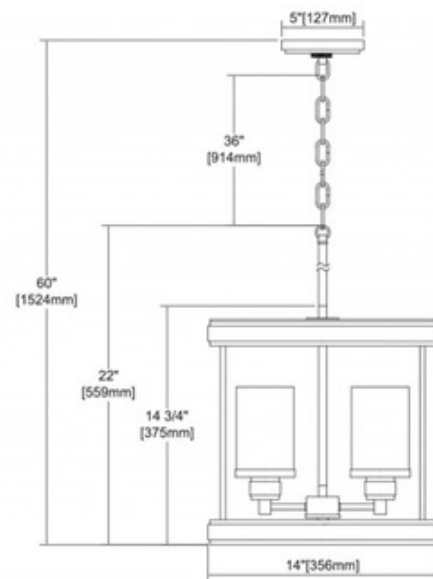

BRAND

Elk Home

DESCRIPTION

The Beaufort Pendant offers the perfect solution to your farmhouse, coastal or modern industrial style surroundings. Features a custom designed stepped tube providing a bold frame structure. The Distressed Antique Graywood finish graces the fixture while the Anvil Iron adds a darker contrast. The Clear Seedy glass cylinder shades complete this rustic design. Hang multiple fixtures over a kitchen island for additional flair. Ideally suited for vintage style filament bulbs. Canopy: 5 inch diameter. UL listed.

SHADE COLOR	Clear Seeded
BODY FINISH	Anvil Iron
WATTAGE	180W
DIMMER	Standard 120V
DIMENSIONS	14"W x 15"H
BULB NOT INCLUDED	
LAMP	3 x Edison/Medium (E26)/60W/120V Incandescent 3 x Edison/Medium (E26)/120V LED

Technical Information

PRODUCT DIMENSIONS	Min/Max Overall Height: 25"/60"
---------------------------	---------------------------------

SPEC #

DMD906050

COMPANY

PROJECT

FIXTURE TYPE

APPROVED BY