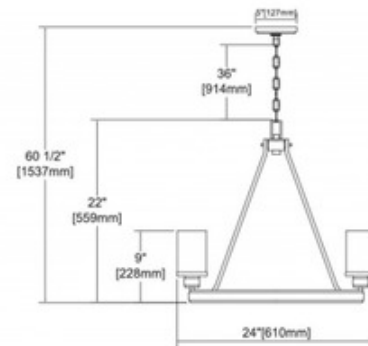

BRAND

Elk Home

DESCRIPTION

The Beaufort Chandelier offers the perfect solution to your farmhouse, coastal or modern industrial style surroundings. Features a custom designed stepped tube providing a bold frame structure. The Distressed Antique Graywood finish graces the fixture while the Anvil Iron adds a darker contrast. The Clear Seedy glass cylinder shades complete this rustic design. Ideally suited for vintage style filament bulbs. Canopy: 5 inch diameter. UL listed.

Shown in: Anvil Iron / Clear Seeded

SHADE COLOR	Clear Seeded
BODY FINISH	Anvil Iron
WATTAGE	360W
DIMMER	Standard 120V
DIMENSIONS	24"W x 22"H
BULB NOT INCLUDED	
LAMP	6 x Edison/Medium (E26)/60W/120V Incandescent 6 x Edison/Medium (E26)/120V LED

Technical Information

PRODUCT DIMENSIONS	Min/Max Overall Height: 26"/61"
---------------------------	---------------------------------

SPEC #	DMD906053
---------------	-----------

COMPANY	PROJECT	FIXTURE TYPE	APPROVED BY	DATE