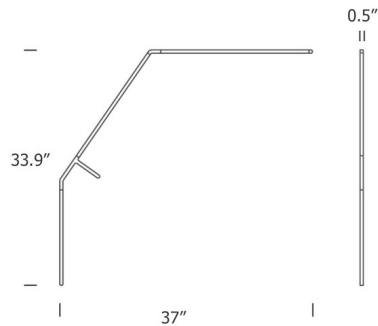

CLICK TO VIEW PRODUCT

Notes: