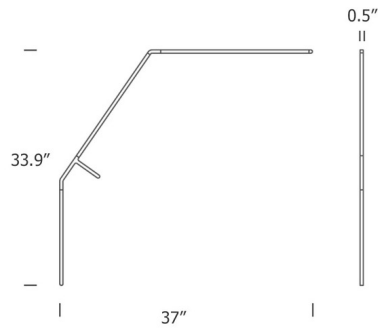

CLICK TO VIEW PRODUCT

Notes: