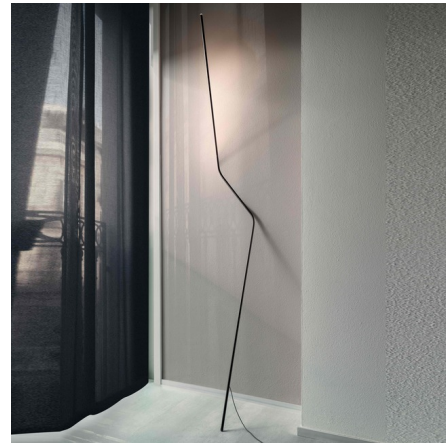

## Neo Floor Lamp

By Nemo

### Description

The Neo Floor Lamp is a hyper-contemporary movable lighting object, capable of leaning against the wall without a base. Features a curved aluminum structure that rotates 180 degrees for a direct or indirect light. Perfect in a variety of spaces in your home. Pedal switch and dimmer.

Note: Neo is designed to lean against wall.

Shown in matte black