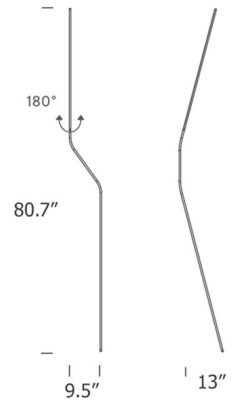

### Specifications

COLOR	N/A
BODY FINISH	Matte Black
WATTAGE	11W
DIMMER	Included
DIMENSIONS	9.5"W x 80.7"H x 13"D
INTEGRATED LED MODULE	1 x LED/11W/120V LED
COUNTRY OF ORIGIN	Italy