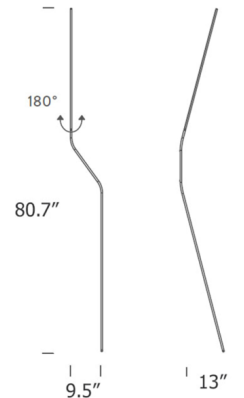

### Specifications

COLOR	N/A
BODY FINISH	Matte Black
WATTAGE	11W
DIMMER	Included
DIMENSIONS	9.5"W x 80.7"H x 13"D
INTEGRATED LED MODULE	1 x LED/11W/120V LED
COUNTRY OF ORIGIN	Italy