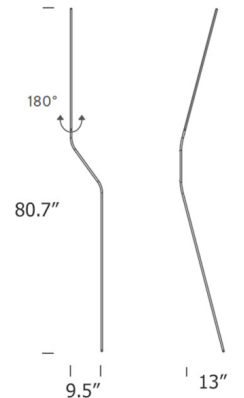

Note: Neo is designed to lean against wall.

Shown in matte black

Specifications

COLOR	N/A
BODY FINISH	Matte Black
WATTAGE	11W
DIMMER	Included
DIMENSIONS	9.5"W x 80.7"H x 13"D
INTEGRATED LED MODULE	1 x LED/11W/120V LED
COUNTRY OF ORIGIN	Italy