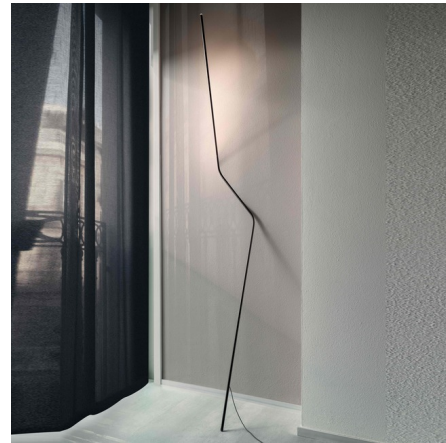

By Nemo

Description

The Neo Floor Lamp is a hyper-contemporary movable lighting object, capable of leaning against the wall without a base. Features a curved aluminum structure that rotates 180 degrees for a direct or indirect light. Perfect in a variety of spaces in your home. Pedal switch and dimmer.

Note: Neo is designed to lean against wall.

Shown in matte black

Specifications

COLOR	N/A
BODY FINISH	Matte Black
WATTAGE	11W
DIMMER	Included
DIMENSIONS	9.5"W x 80.7"H x 13"D
INTEGRATED LED MODULE	1 x LED/11W/120V LED
COUNTRY OF ORIGIN	Italy