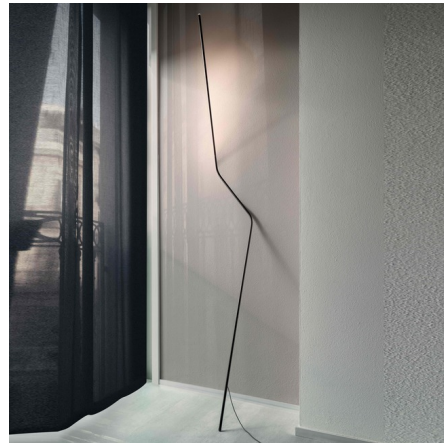

## Neo Floor Lamp

By Nemo

### Description

The Neo Floor Lamp is a hyper-contemporary movable lighting object, capable of leaning against the wall without a base. Features a curved aluminum structure that rotates 180 degrees for a direct or indirect light. Perfect in a variety of spaces in your home. Pedal switch and dimmer.

Note: Neo is designed to lean against wall.

Shown in matte black