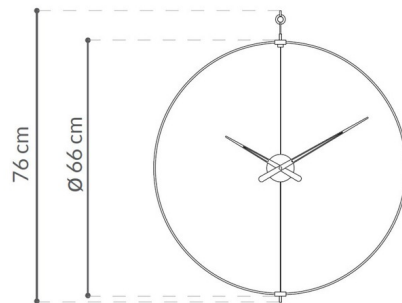

## Mini Barcelona Wall Clock

By Nomon

### Description

The Mini Barcelona Wall Clock is perfect for placing on walls where the total prominence of the clock is not sought but only to add a touch of style and decoration to the space without overloading. Made of black fiberglass which adds dimension to what could have been a common wall clock. The needles made in walnut wood match the two wooden details on the lower and upper part of the clock, then there is the clock case and hands finished in polished brass. Place the Mini Barcelona next to the computer to give a modern touch to your workplace or in the bedroom so you always know the time. Requires 1 AA battery.

### Specifications

COLOR	Black
BODY FINISH	Polished Brass
WATTAGE	N/A
DIMMER	N/A
DIMENSIONS	25.98"W x 29.92"H x 25.98"D
BULB	N/A

CLICK TO VIEW PRODUCT

Notes: