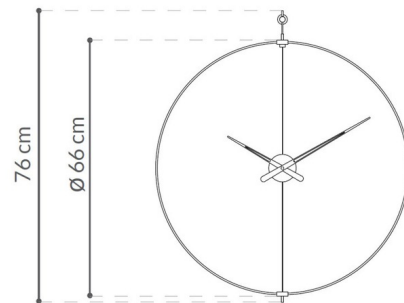

## Mini Barcelona Wall Clock

By Nomon

### Description

The Mini Barcelona Wall Clock is perfect for placing on walls where the total prominence of the clock is not sought but only to add a touch of style and decoration to the space without overloading. Made of black fiberglass which adds dimension to what could have been a common wall clock. The needles made in walnut wood match the two wooden details on the lower and upper part of the clock, then there is the clock case and hands finished in polished brass. Place the Mini Barcelona next to the computer to give a modern touch to your workplace or in the bedroom so you always know the time. Requires 1 AA battery.

### Specifications

COLOR	Black
BODY FINISH	Polished Brass
WATTAGE	N/A
DIMMER	N/A
DIMENSIONS	25.98"W x 29.92"H x 25.98"D
BULB	N/A

CLICK TO VIEW PRODUCT

Notes: