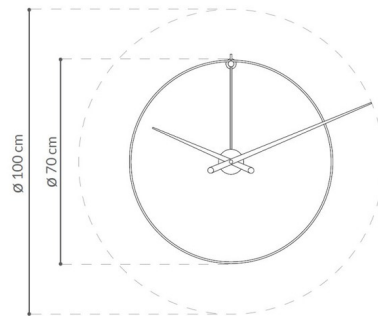

## Anda Wall Clock

By Nomon

### Description

The Anda Wall Clock brings to mind the subtle elegance of design in the 50's. The perfect blend of natural wood with Matte Gold metal evokes the glamour of the always in vogue contemporary classics. Place the minimalist masterpiece in the office or bedroom so you always know the time/

### Specifications

COLOR	N/A
BODY FINISH	Walnut
WATTAGE	N/A
DIMMER	N/A
DIMENSIONS	27.55"W x 39.37"H
BULB	N/A

CLICK TO VIEW PRODUCT

Notes: