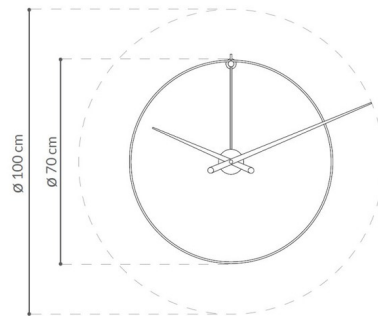

By Nomon

Description

The Anda Wall Clock brings to mind the subtle elegance of design in the 50's. The perfect blend of natural wood with Matte Gold metal evokes the glamour of the always in vogue contemporary classics. Place the minimalist masterpiece in the office or bedroom so you always know the time/

Shown in walnut

Specifications

| | |
|-------------|-------------------|
| COLOR | N/A |
| BODY FINISH | Walnut |
| WATTAGE | N/A |
| DIMMER | N/A |
| DIMENSIONS | 27.55"W x 39.37"H |
| BULB | N/A |

CLICK TO VIEW PRODUCT