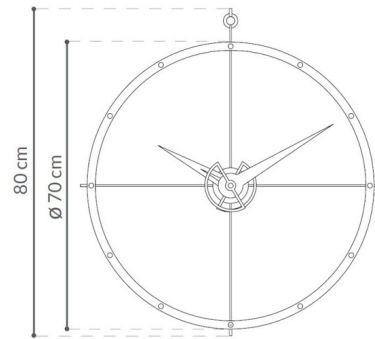

## Doble Wall Clock with Double Ring By Nomon

### Description

The Doble Wall Clock with Double Ring is designed to be perfect to give the final touch of decoration in the spaces of your home or workplace. Unlike Nomon's other clocks this one stands out for its different combination of materials colors and shapes. As references for the time signals along the double wooden ring are small cylinders of bright golden color. These create the ideal combination between a dark color a light color and a warm color. Along these rings there are also two lines in gold in the middle to divide and support the clock.

### Specifications

COLOR	N/A
BODY FINISH	Polished Brass
WATTAGE	N/A
DIMMER	N/A
DIMENSIONS	27.55"W x 31.49"H
BULB	N/A

CLICK TO VIEW PRODUCT

Notes: