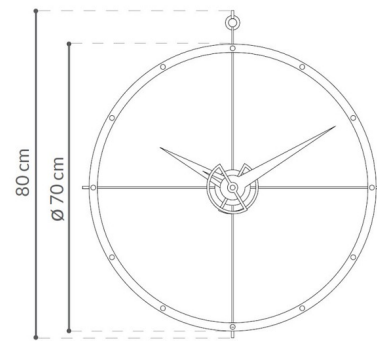

By Nomon

Description

The Doble Wall Clock with Double Ring is designed to be perfect to give the final touch of decoration in the spaces of your home or workplace. Unlike Nomon's other clocks this one stands out for its different combination of materials colors and shapes. As references for the time signals along the double wooden ring are small cylinders of bright golden color. These create the ideal combination between a dark color a light color and a warm color. Along these rings there are also two lines in gold in the middle to divide and support the clock.

Shown in polished brass

Specifications

COLOR	N/A
BODY FINISH	Polished Brass
WATTAGE	N/A
DIMMER	N/A
DIMENSIONS	27.55"W x 31.49"H
BULB	N/A

CLICK TO VIEW PRODUCT

Notes: