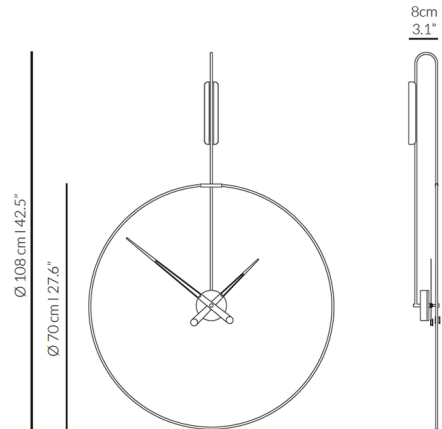

## Daro Wall Clock

By Nomon

### Description

The Daro Wall Clock gives elegance and style to any space since its minimalist design gives the viewer a visual perception of harmony with the other elements found in the space. The needles of this clock are carefully made with walnut wood, while the ring and box is in polished brass or graphite. A simple style with a lot of elegance, even for the most demanding clients with sophisticated tastes. Requires 1 AA battery.

### Specifications

COLOR	Walnut
BODY FINISH	Polished Brass
WATTAGE	N/A
DIMMER	N/A
DIMENSIONS	27.6"W x 42.5"H x 3.1"D
BULB	N/A

CLICK TO VIEW PRODUCT

Notes: