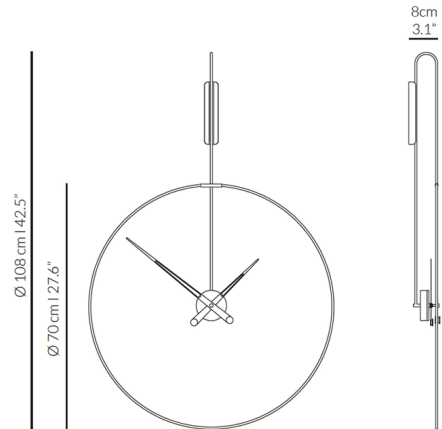

## Daro Wall Clock By Nomon

### Description

The Daro Wall Clock gives elegance and style to any space since its minimalist design gives the viewer a visual perception of harmony with the other elements found in the space. The needles of this clock are carefully made with walnut wood, while the ring and box is in polished brass or graphite. A simple style with a lot of elegance, even for the most demanding clients with sophisticated tastes. Requires 1 AA battery.

### Specifications

COLOR	Walnut
BODY FINISH	Polished Brass
WATTAGE	N/A
DIMMER	N/A
DIMENSIONS	27.6"W x 42.5"H x 3.1"D
BULB	N/A

Shown in polished brass / walnut

CLICK TO VIEW PRODUCT

Notes: