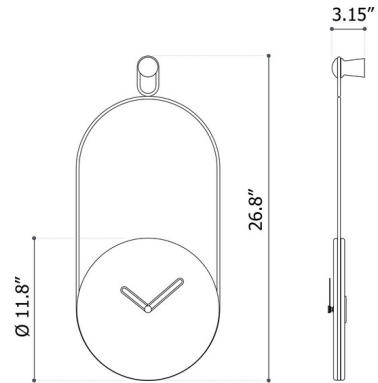

CLICK TO VIEW PRODUCT

Notes: