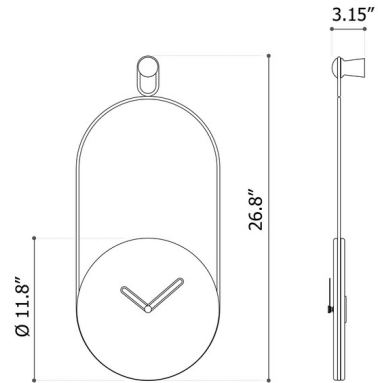

By Nomon

Description

The Eslabon Wall Clock design plays a bit with its shape offering versatility when decorating any home. The design is innovative and old at the same time.

Shown in brass / walnut

Specifications

COLOR	Walnut
BODY FINISH	Brass
WATTAGE	N/A
DIMMER	N/A
DIMENSIONS	11.8"W x 26.8"H x 3.15"D
BULB	N/A

CLICK TO VIEW PRODUCT

Notes: