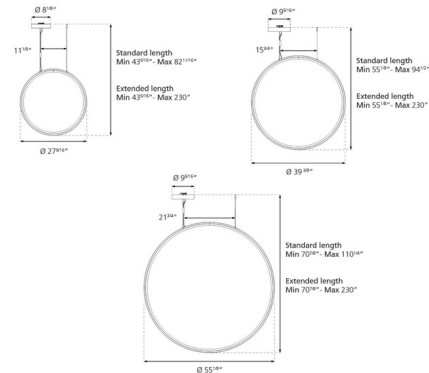

Specifications

COLOR Transparent
 BODY FINISH Black
 WATTAGE 80W
 DIMMER 0-10V
 DIMENSIONS 54.31"W x 54.31"H x 0.7"D
 INTEGRATED LED MODULE 1 x LED/80W/120-277V LED
 COUNTRY OF ORIGIN Italy

Technical Information

PRODUCT DIMENSIONS Canopy: 9.3" diameter
 COLOR RENDERING 90 CRI
 LAMP COLOR 3000K
 LUMENS/WATT 84.53
 LUMINOUS FLUX 6762 lumens

Shown in black / transparent

CLICK TO VIEW PRODUCT

Notes: