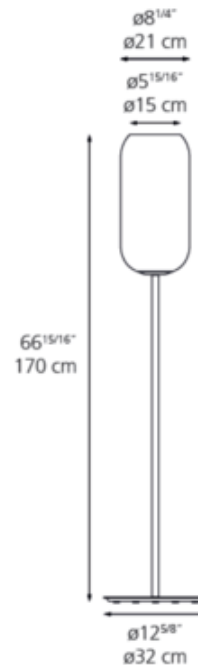

**DESIGNER**

Bjarke Ingels Group

**BRAND**

Artemide

**DESCRIPTION**

Designed by Bjarke Ingels Group, the Gople Floor Lamp features a pill-shaped, hand-blown glass diffuser. The glass is blown according to ancient Venetian techniques in Murano. The shape of the glass helps the light to diffuse a soft glow throughout, creating a comfortable ambiance. Each option adds a stylish and sophisticated touch to any interior. Shade available with a Silver, Copper, Bronze, White or Blue gradient glass finish with Chrome stem and base in two sizes. Dimmer on cord. UL listed.

*Shown in: Chrome / Blue Gradient*

<b>SHADE COLOR</b>	Blue Gradient
<b>BODY FINISH</b>	Chrome
<b>WATTAGE</b>	22W
<b>DIMMER</b>	Included
<b>DIMENSIONS</b>	12.63"W x 66.938"H
<b>BULB NOT INCLUDED</b>	
<b>LAMP</b>	1 x A19/Medium (E26)/22W/120V LED

**SPEC #** ART906372

COMPANY	PROJECT	FIXTURE TYPE	APPROVED BY	DATE