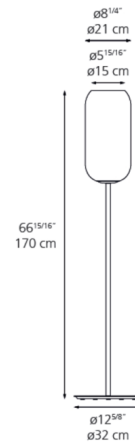

By Artemide

Description

The Gople Floor Lamp by Artemide, envisioned by the innovative Bjarke Ingels Group (BIG), is a sculptural illumination piece that beautifully marries the timeless artistry of hand-blown glass with a striking contemporary form. This lamp commands attention while creating an enveloping atmosphere of soft, diffused light. Its most distinctive element is a large, pill-shaped, hand-blown glass diffuser, meticulously crafted in Murano using ancient Venetian techniques. The inherent beauty and subtle variations of this artisanal glass ensure each Gople lamp is truly unique. The elegant shape of the glass effectively diffuses a soft, consistent glow, fostering a comfortable and serene ambience throughout your room. Featuring a sophisticated Chrome stem and base, the shade is available in a stunning range of Silver, Copper, Bronze, White, or Blue gradient glass finishes, offered in two sizes to perfectly complement your interior. An intuitive dimmer on the cord provides effortless control over light intensity, ensuring this elegant piece adds a stylish and sophisticated touch to Contemporary, Traditional, and Transitional interiors.

Specifications

COLOR Blue Gradient
BODY FINISH Chrome
WATTAGE 22W
DIMMER Included
DIMENSIONS 12.63"W x 66.938"H
BULB NOT INCLUDED 1 x A19/Medium (E26)/22W/120V LED
COUNTRY OF ORIGIN Italy

Shown in chrome / blue gradient