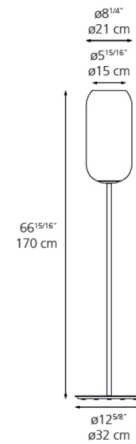

Lightology

lightology.com
866-954-4489
05-28-26

Project: _____
Company: _____
Location: _____ Fixture Type: _____
SPEC #: **ART906372**
Approved On: _____ Approved By: _____

Gople Floor Lamp By Artemide

Description

The Gople Floor Lamp by Artemide, envisioned by the innovative Bjarke Ingels Group (BIG), is a sculptural illumination piece that beautifully marries the timeless artistry of hand-blown glass with a striking contemporary form. This lamp commands attention while creating an enveloping atmosphere of soft, diffused light. Its most distinctive element is a large, pill-shaped, hand-blown glass diffuser, meticulously crafted in Murano using ancient Venetian techniques. The inherent beauty and subtle variations of this artisanal glass ensure each Gople lamp is truly unique. The elegant shape of the glass effectively diffuses a soft, consistent glow, fostering a comfortable and serene ambience throughout your room. Featuring a sophisticated Chrome stem and base, the shade is available in a stunning range of Silver, Copper, Bronze, White, or Blue gradient glass finishes, offered in two sizes to perfectly complement your interior. An intuitive dimmer on the cord provides effortless control over light intensity, ensuring this elegant piece adds a stylish and sophisticated touch to Contemporary, Traditional, and Transitional interiors.

Specifications

COLOR	Blue Gradient
BODY FINISH	Chrome
WATTAGE	22W
DIMMER	Included
DIMENSIONS	12.63"W x 66.938"H
BULB NOT INCLUDED	1 x A19/Medium (E26)/22W/120V LED
COUNTRY OF ORIGIN	Italy

Shown in chrome / blue gradient