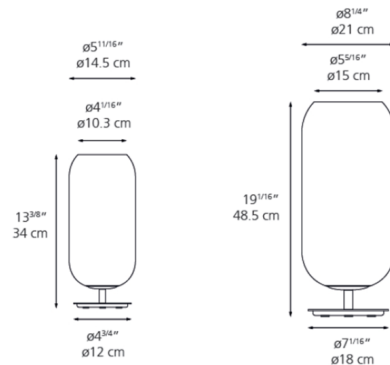

CLICK TO VIEW PRODUCT

Notes: