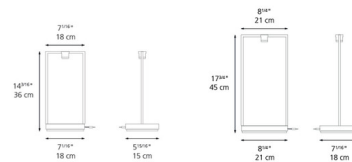

CLICK TO VIEW PRODUCT

Notes: