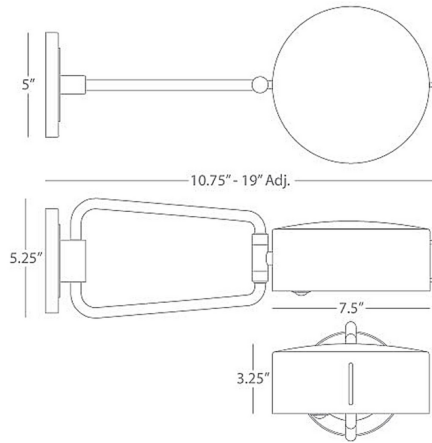

## Simon Swing Arm Wall Light Open Box

By Robert Abbey

### Description

Simon Swing Arm Wall Light features a satin black shade and a polished nickel finish. One 60 watt, 120 volt A19 type medium base bulb is required, but not included. UL listed. 7.5 inch width x 5.25 inch height x 19 inch depth.

### Specifications

COLOR	Satin Black
BODY FINISH	Polished Nickel
WATTAGE	43W
DIMMER	Standard 120V
DIMENSIONS	7.5"W x 5.25"H x 19"D
BULB NOT INCLUDED	1 x A19/Medium (E26)/43W/120V Incandescent

CLICK TO VIEW PRODUCT