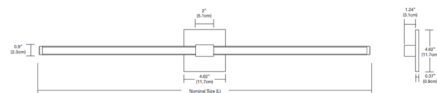

CLICK TO VIEW PRODUCT

Notes: