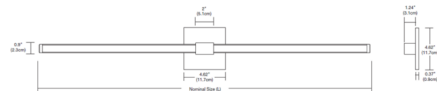

CLICK TO VIEW PRODUCT

Notes: