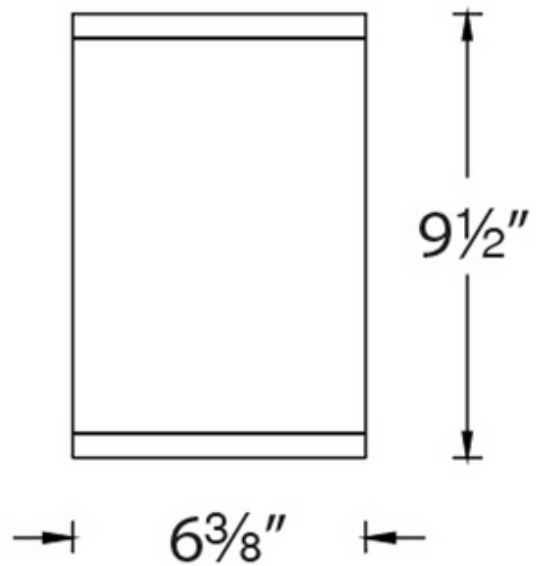

**BRAND**

WAC Lighting

**DESCRIPTION**

Tube Flood Beam Outdoor Architectural Ceiling has an appealing cylindrical profile with a built in reflector for superior optics. Made of solid aluminum with a White powder coat finish. Integrated 36 degree flood beam LED light source with 3000K color temperature. Universal 120-277 voltage driver (concealed in canopy), dimmable with ELV or 0-10V.

<b>SHADE COLOR</b>	N/A
<b>BODY FINISH</b>	White
<b>WATTAGE</b>	35W
<b>DIMMER</b>	Low Voltage Electronic
<b>DIMENSIONS</b>	6.38"W x 9.5"H
<b>INTEGRATED LED MODULE</b>	
<b>LAMP</b>	1 x LED/35W/120-277V LED

*Technical Information*

<b>LUMINOUS FLUX</b>	2015 lumens
<b>LUMENS/WATT</b>	57.57
<b>LAMP COLOR</b>	3000K
<b>COLOR RENDERING</b>	85 CRI
<b>BEAM ANGLE</b>	36°

**SPEC #**

WAC906463

COMPANY

PROJECT

FIXTURE TYPE