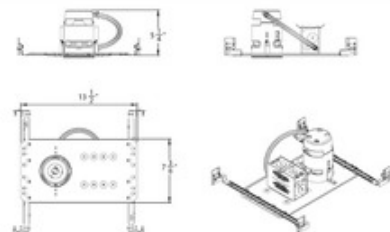

LO-VOLTAGE - NEW CONSTRUCTION