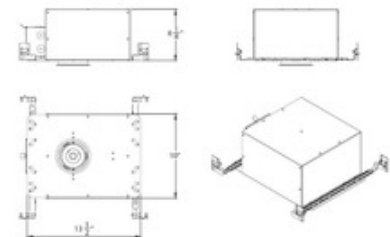

LO-VOLTAGE - INSULATED CEILING

COMPANY	PROJECT	FIXTURE TYPE	APPROVED BY	DATE