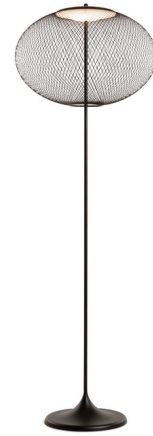

Lightology

lightology.com
866-954-4489
05-24-26

Project: _____

Company: _____

Location: _____ Fixture Type: _____

SPEC #: **MOO906514**

Approved On: _____ Approved By: _____

NR2 Floor Lamp

By Moooi

Description

The NR2 Floor Lamp allows you to see the world from your own elegant and lighthearted bubble, with an integrated LED light. Gives any room a soft and magical glow. In line slide dimmer with on/off switch

Specifications

COLOR Black
BODY FINISH Black
WATTAGE 16W
DIMMER Included
DIMENSIONS 22"W x 64.6"H
INTEGRATED LED MODULE 1 x LED/16W/120V LED
COUNTRY OF ORIGIN Netherlands

Technical Information

PRODUCT DIMENSIONS Cord Length: 137.8"
COLOR RENDERING 82 CRI
LAMP COLOR 2700K
LUMENS/WATT 46.25
LUMINOUS FLUX 740 lumens

Shown in black / black

56cm | 22"

164cm | 64.6"

CLICK TO VIEW PRODUCT

Notes: