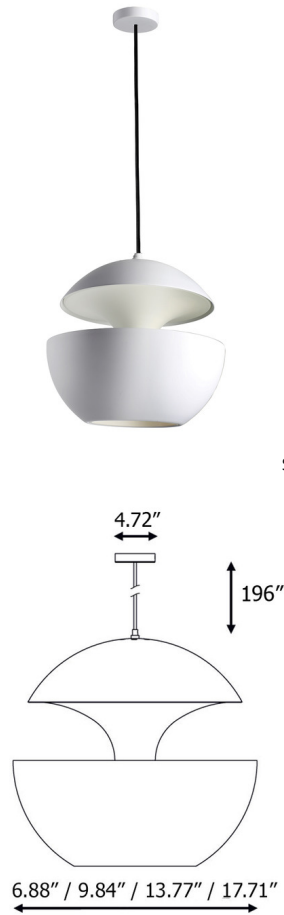

# Lightology

lightology.com  
866-954-4489  
06-21-26

Project: \_\_\_\_\_

Company: \_\_\_\_\_

Location: \_\_\_\_\_ Fixture Type: \_\_\_\_\_

SPEC #: **DCW906600**

Approved On: \_\_\_\_\_ Approved By: \_\_\_\_\_

## Here Comes The Sun Pendant By DCWEditions

### Description

The Here Comes The Sun Pendant is a clean piece reminiscent of the sun rising in the east. The modern open globe design, with complementing color combinations, allows for warm even illumination when lit and a sculptural work of art when off. Use alone for a simple look or group together in various sizes and color combinations for a bold statement.

### Specifications

COLOR	White
BODY FINISH	White
WATTAGE	23W
DIMMER	Standard 120V
DIMENSIONS	13.77"W x 13.77"H
BULB NOT INCLUDED	1 x A19/Medium (E26)/23W/120V LED
COUNTRY OF ORIGIN	China

Shown in white / white