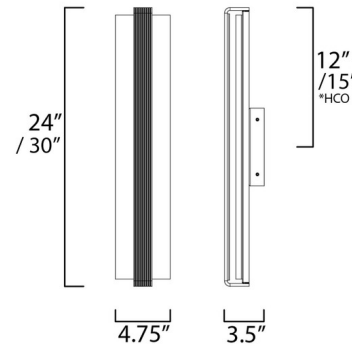

### Description

The Ripple Bathroom Vanity Light features a rippled horizontal bar with Polished Chrome complemented by a hand-crafted Piastra-style glass. The glass has a texture that creates an interesting light effect on the wall. Can be mounted horizontally or vertically. ETL listed, damp locations. ADA compliant.

### Specifications

COLOR	N/A
BODY FINISH	Polished Chrome
WATTAGE	20W
DIMMER	Low Voltage Electronic
DIMENSIONS	24"W x 3.5"H x 4.75"D
INTEGRATED LED MODULE	1 x LED/20W/120V LED

### Technical Information

LAMP LIFE	25000 hours
COLOR RENDERING	90 CRI
LAMP COLOR	5000K
LUMENS/WATT	71.00
LUMINOUS FLUX	1420 lumens

Shown in polished chrome

\*height from center of outlet to the top of the fixture