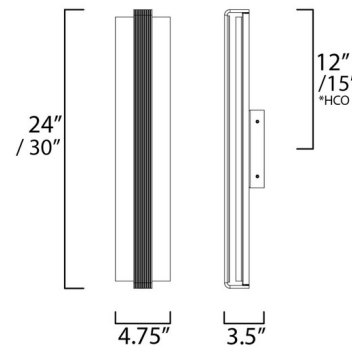

By Et2

Description

The Ripple Bathroom Vanity Light features a rippled horizontal bar with Polished Chrome complemented by a hand-crafted Piastra-style glass. The glass has a texture that creates an interesting light effect on the wall. Can be mounted horizontally or vertically. ETL listed, damp locations. ADA compliant.

Specifications

COLOR	N/A
BODY FINISH	Polished Chrome
WATTAGE	20W
DIMMER	Low Voltage Electronic
DIMENSIONS	24"W x 3.5"H x 4.75"D
INTEGRATED LED MODULE	1 x LED/20W/120V LED

Technical Information

LAMP LIFE	25000 hours
COLOR RENDERING	90 CRI
LAMP COLOR	5000K
LUMENS/WATT	71.00
LUMINOUS FLUX	1420 lumens

Shown in polished chrome

*height from center of outlet to the top of the fixture

CLICK TO VIEW PRODUCT

Notes: