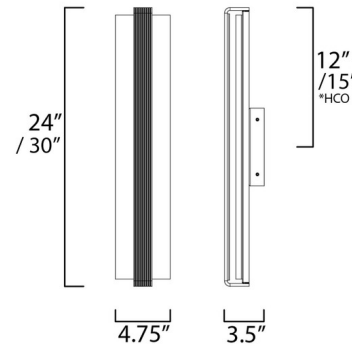

Description

The Ripple Bathroom Vanity Light features a rippled horizontal bar with Polished Chrome complemented by a hand-crafted Piastra-style glass. The glass has a texture that creates an interesting light effect on the wall. Can be mounted horizontally or vertically. ETL listed, damp locations. ADA compliant.

Specifications

COLOR	N/A
BODY FINISH	Polished Chrome
WATTAGE	20W
DIMMER	Low Voltage Electronic
DIMENSIONS	24"W x 3.5"H x 4.75"D
INTEGRATED LED MODULE	1 x LED/20W/120V LED

Technical Information

LAMP LIFE	25000 hours
COLOR RENDERING	90 CRI
LAMP COLOR	5000K
LUMENS/WATT	71.00
LUMINOUS FLUX	1420 lumens

Shown in polished chrome

*height from center of outlet to the top of the fixture

CLICK TO VIEW PRODUCT

Notes: