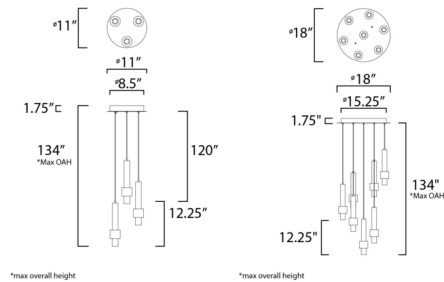

Lightology

lightology.com
866-954-4489
05-16-26

Project: _____

Company: _____

Location: _____ Fixture Type: _____

SPEC #: **ET2906673**

Approved On: _____ Approved By: _____

Reveal Multi-Light Pendant

By Et2

Description

The Reveal Multi-Light Pendant features tubular shaped pendants with a two toned finish and bands that conceal the integrated LED giving off a soft glow creating a beautiful effect not normally seen from similar pendants.

Specifications

COLOR . . . . . Satin Nickel / Satin Brass
BODY FINISH . . . . . Satin Nickel
WATTAGE 18W
DIMMER . . . . . Standard 120V
DIMENSIONS . . . . . 11"W x 12.25"H
INTEGRATED LED MODULE . . . . . 3 x LED/6W/120V LED

Technical Information

PRODUCT DIMENSIONS . . . . . Min / Max Overall Height: 15" / 134"
LAMP LIFE . . . . . 50000 hours
COLOR RENDERING . . . . . 90 CRI
LAMP COLOR 3000K
LUMENS/WATT 58.17
LUMINOUS FLUX . . . . . 349 lumens

CLICK TO VIEW PRODUCT

Notes: