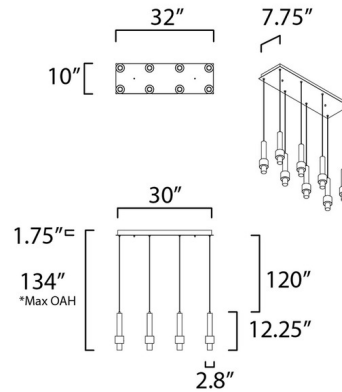

Specifications

COLOR	Satin Nickel / Satin Brass
BODY FINISH	Satin Nickel
WATTAGE	48W
DIMMER	Standard 120V
DIMENSIONS	32"L x 10"W x 12.25"H
INTEGRATED LED MODULE	8 x LED/6W/120V LED

Technical Information

PRODUCT DIMENSIONS	Min/Max Overall Height: 15" – 134"
LAMP LIFE	50000 hours
COLOR RENDERING	90 CRI
LAMP COLOR	3000K
LUMENS/WATT	155.17
LUMINOUS FLUX	931 lumens

Shown in satin nickel / satin nickel / satin brass