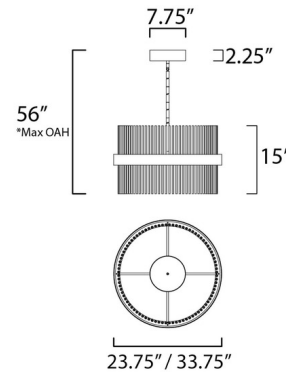

Shown in black / satin nickel

\*max overall height

### Specifications

COLOR	Satin Nickel
BODY FINISH	Black
WATTAGE	53W
DIMMER	N/A
DIMENSIONS	23.75"W x 15"H
INTEGRATED LED MODULE	2 x LED/26.5W/120-277V LED

### Technical Information

PRODUCT DIMENSIONS	Min/Max Overall Height: 18.75" - 56"
LAMP LIFE	25000 hours
COLOR RENDERING	80 CRI
LAMP COLOR	Tunable White
LUMENS/WATT	60.38
LUMINOUS FLUX	1600 lumens

CLICK TO VIEW PRODUCT