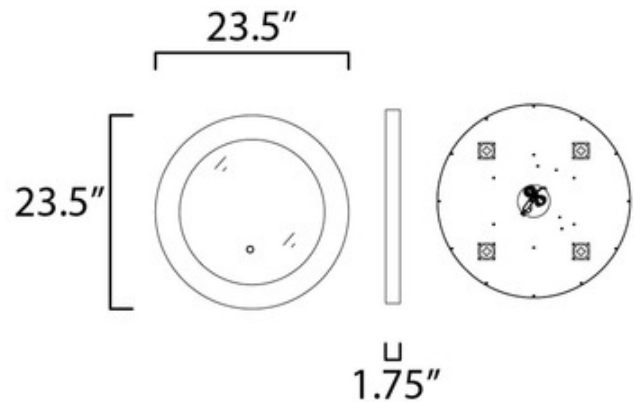

Technical Information

LUMINOUS FLUX	2240 lumens
LUMENS/WATT	80.00
LAMP COLOR	6400K
COLOR RENDERING	80 CRI

SPEC # ET2906691