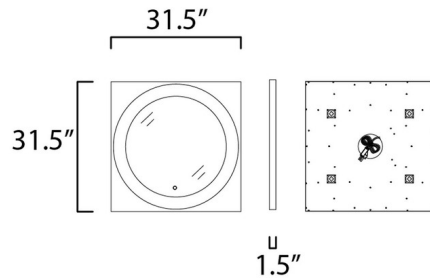

By Et2

Description

The Floating Square Mirror features a round mirror that sits away from a square base with integrated LED behind the glass. Available in Gold Leaf with Black. ETL listed, damp locations. ADA compliant.

Shown in gold leaf / black

Specifications

COLOR	Black
BODY FINISH	Gold Leaf
WATTAGE	N/A
DIMMER	N/A
DIMENSIONS	31.5"W x 31.5"H x 1.75"D
INTEGRATED LED MODULE	N/A

Technical Information

LAMP LIFE	50000 hours
COLOR RENDERING	80 CRI
LAMP COLOR	3000K
LUMENS/WATT	80.00
LUMINOUS FLUX	2240 lumens