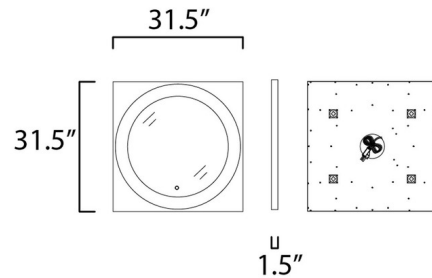

By Et2

Description

The Floating Square Mirror features a round mirror that sits away from a square base with integrated LED behind the glass. Available in Gold Leaf with Black. ETL listed, damp locations. ADA compliant.

Shown in gold leaf / black

Specifications

COLOR	Black
BODY FINISH	Gold Leaf
WATTAGE	N/A
DIMMER	N/A
DIMENSIONS	31.5"W x 31.5"H x 1.75"D
INTEGRATED LED MODULE	N/A

Technical Information

LAMP LIFE	50000 hours
COLOR RENDERING	80 CRI
LAMP COLOR	3000K
LUMENS/WATT	80.00
LUMINOUS FLUX	2240 lumens