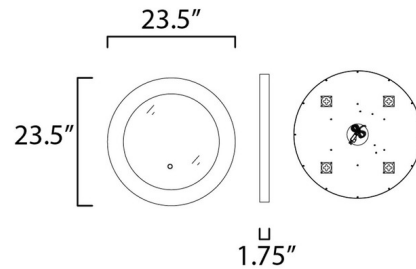

CLICK TO VIEW PRODUCT

Notes: