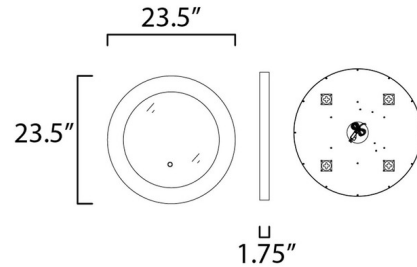

CLICK TO VIEW PRODUCT

Notes: