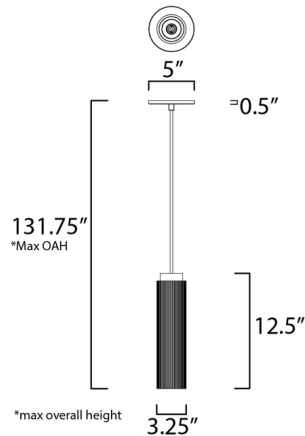

By Et2

Description

The Pleat Pendant features a cylindrical shape with ridges cast in White Gypsum accented by Black hardware providing a clean and contemporary design. Pleat can be painted giving you the ability to match it to your decor scheme.

Specifications

COLOR White
BODY FINISH Black
WATTAGE 7W
DIMMER Standard 120V
DIMENSIONS 3.25"W x 12.5"H
BULB INCLUDED 1 x MR16/GU10/7W/120V LED

Technical Information

LAMP LIFE 25000 hours
COLOR RENDERING 90 CRI
LAMP COLOR 3000K
LUMENS/WATT 64.29
LUMINOUS FLUX 450 lumens

Shown in black / white

CLICK TO VIEW PRODUCT

Notes: