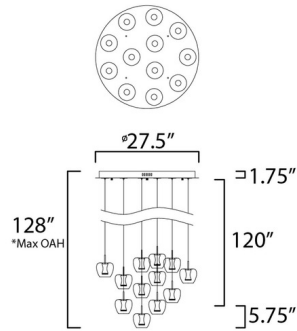

### Description

The Newton 12-Light Pendant features clear apple shaped glass with Satin Brass cores with integrated LED for even illumination without glare. The large scale 12 light fixture comes with pre-arranged for ease of installation and perfect for tall ceiling application. ETL listed.

### Specifications

COLOR	Clear
BODY FINISH	Black
WATTAGE	720W
DIMMER	Low Voltage Electronic
DIMENSIONS	27.5"W x 5.75"H
INTEGRATED LED MODULE	12 x LED/60W/120V LED

### Technical Information

PRODUCT DIMENSIONS	Min/Max Overall Height: 9" – 128"
LAMP LIFE	30000 hours
COLOR RENDERING	80 CRI
LAMP COLOR	3000K
LUMENS/WATT	70.00
LUMINOUS FLUX	4200 lumens

Shown in black / clear

\*max overall height

CLICK TO VIEW PRODUCT

Notes: