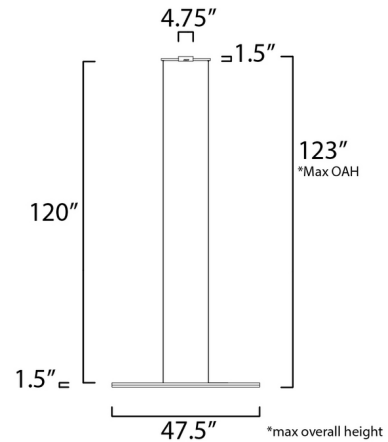

Shown in black