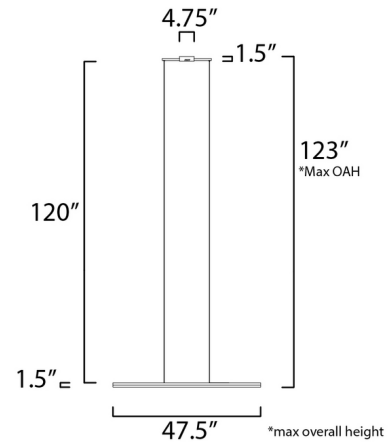

Shown in black