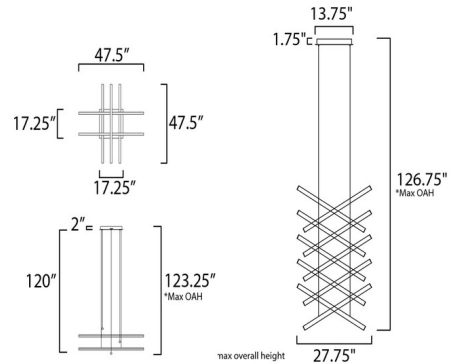

CLICK TO VIEW PRODUCT

Notes: