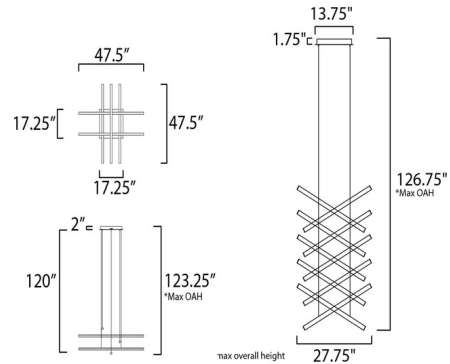

Shown in black

CLICK TO VIEW PRODUCT

Notes: