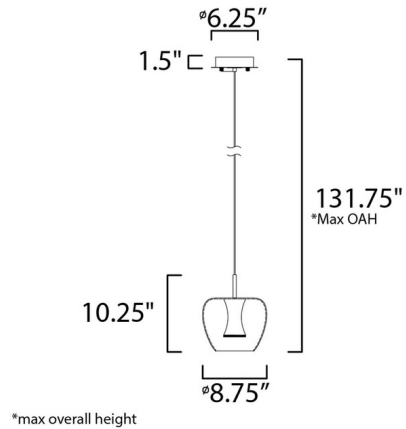

By Et2

Description

The Newton Pendant features a clear apple shaped glass with Satin Brass cores with integrated LED for even illumination without glare. ETL listed.

Specifications

COLOR	Clear
BODY FINISH	Satin Brass
WATTAGE	9W
DIMMER	Low Voltage Electronic
DIMENSIONS	8.75"W x 10.25"H
INTEGRATED LED MODULE	1 x LED/9W/120V LED

Technical Information

PRODUCT DIMENSIONS	Min/Max Overall Height: 13" – 131.75"
LAMP LIFE	30000 hours
COLOR RENDERING	80 CRI
LAMP COLOR	3000K
LUMENS/WATT	70.00
LUMINOUS FLUX	630 lumens

Shown in satin brass / clear