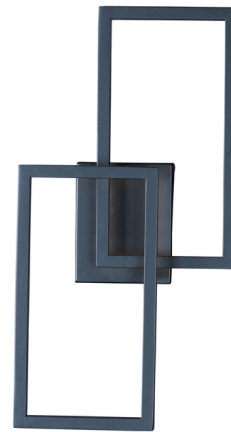

Lightology

lightology.com
866-954-4489
04-25-26

Project: _____

Company: _____

Location: _____ Fixture Type: _____

SPEC #: **ET2906730**

Approved On: _____ Approved By: _____

Traverse Outdoor Wall Light By Et2

Description

The Traverse Bathroom Vanity Light features multiple squares in a Black finish that are layered in a geometric pattern to form an interesting lighting sculpture. Available in a Black finish. ETL listed, wet locations.

Specifications

COLOR White
BODY FINISH Black
WATTAGE 31W
DIMMER Low Voltage Electronic
DIMENSIONS 10"W x 19.75"H x 4.75"D
INTEGRATED LED MODULE 1 x LED/31W/120V LED

Technical Information

LAMP LIFE 30000 hours
COLOR RENDERING 80 CRI
LAMP COLOR 3000K
LUMENS/WATT 68.39
LUMINOUS FLUX 2120 lumens