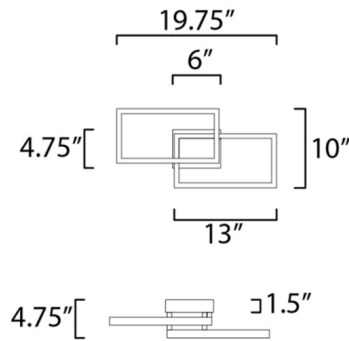

CLICK TO VIEW PRODUCT

Notes: