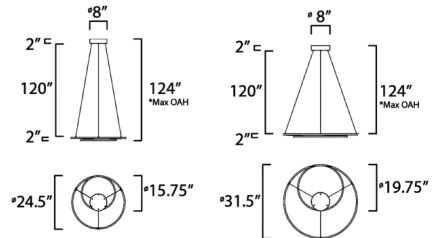

CLICK TO VIEW PRODUCT

Notes: