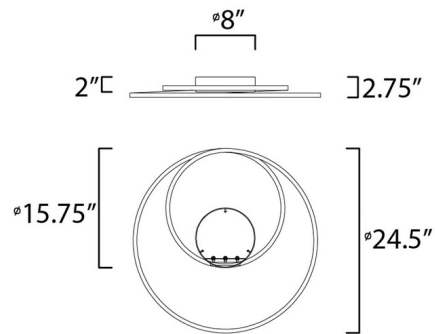

Lightology

lightology.com
866-954-4489
04-25-26

Project: _____

Company: _____

Location: _____ Fixture Type: _____

SPEC #: **ET2906735**

Approved On: _____ Approved By: _____

Cycle Ceiling Flush Mount

By Et2

Description

The Cycle Ceiling Flush Mount features a playful design with continuous channel. A spiral from the canopy creates a unique sculpture, with LEDs mounted inside the channel providing ample illumination with an indirect effect. ETL listed.

Specifications

COLOR . . . . . N/A
BODY FINISH . . . . . Black
WATTAGE 75W
DIMMER . . . . . Low Voltage Electronic
DIMENSIONS . . . . . 24.5"W x 2.75"H x 24.5"D
INTEGRATED LED MODULE . . . . . 1 x LED/75W/120V LED

Technical Information

LAMP LIFE . . . . . 30000 hours
COLOR RENDERING . . . . . 80 CRI
LAMP COLOR 3000K
LUMENS/WATT 70.00
LUMINOUS FLUX . . . . . 5250 lumens

Shown in black

CLICK TO VIEW PRODUCT

Notes: