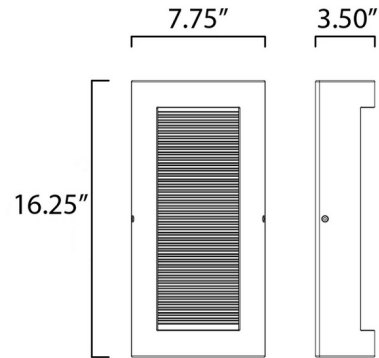

Lightology

lightology.com
866-954-4489
06-13-26

Project: _____

Company: _____

Location: _____ Fixture Type: _____

SPEC #: **ET2906738**

Approved On: _____ Approved By: _____

Boardwalk Outdoor Wall Sconce

By Et2

Description

The Boardwalk Outdoor Wall Sconce is cast in concrete making it durable and perfect for harsh climates, such as coastal environments. ETL listed, Wet environments. ADA compliant.

Specifications

COLOR	N/A
BODY FINISH	Gray
WATTAGE	16W
DIMMER	Low Voltage Electronic
DIMENSIONS	7.75"W x 16.25"H x 3.5"D
INTEGRATED LED MODULE	2 x LED/8W/120V LED

Technical Information

LAMP LIFE	35000 hours
COLOR RENDERING	80 CRI
LAMP COLOR	3000K
LUMENS/WATT	83.50
LUMINOUS FLUX	668 lumens

Shown in gray

CLICK TO VIEW PRODUCT

Notes: