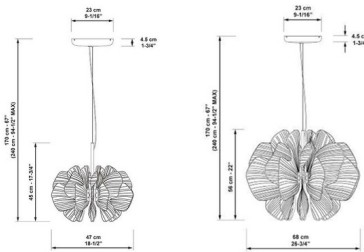

By Lladro

Description

The Nightbloom Pendant is part of a lighting collection created by world renowned design, Marcel Wanders. A novel, contemporary design that stands out for its ever-changing organic forms inspired by nature and for the fascinating effect that the light emanating from inside produces in the petals. Place this handcrafted pendant in over the dining table or in an entryway to make an elegant statement. Available in two sizes. CE and UL listed.

Shown in white and gold / matte white

Specifications

COLOR Matte White
BODY FINISH White and Gold
WATTAGE 96W
DIMMER 0-10V
DIMENSIONS 18.5"W x 67"H
INTEGRATED LED MODULE 2 x LED/48W/24V LED
COUNTRY OF ORIGIN Spain