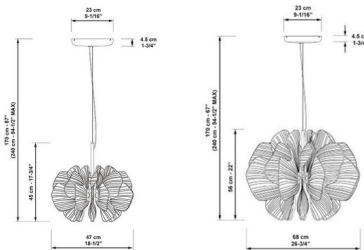

CLICK TO VIEW PRODUCT

Notes: