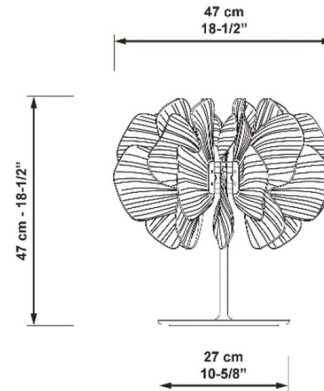

By Lladro

Description

The Nightbloom Table Lamp is part of a lighting collection created by world renowned design, Marcel Wanders. A novel, contemporary design that stands out for its ever-changing organic forms inspired by nature and for the fascinating effect that the light emanating from inside produces in the petals. Place this handcrafted table lamp in the living room or office to make an elegant statement. CE and UL listed.

Shown in white and gold / matte white

Specifications

COLOR Matte White
BODY FINISH White and Gold
WATTAGE 36W
DIMMER Included
DIMENSIONS 18.5"W x 19"H
INTEGRATED LED MODULE 2 x LED/18W/24V LED
COUNTRY OF ORIGIN Spain

Technical Information

PRODUCT DIMENSIONS Cord Length: 96"

CLICK TO VIEW PRODUCT

Notes: