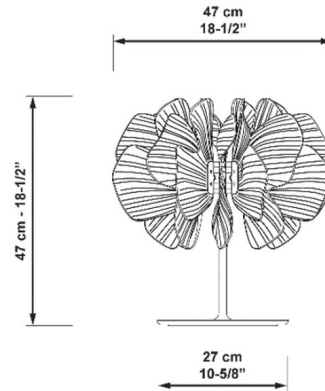

By Lladro

Description

The Nightbloom Table Lamp is part of a lighting collection created by world renowned design, Marcel Wanders. A novel, contemporary design that stands out for its ever-changing organic forms inspired by nature and for the fascinating effect that the light emanating from inside produces in the petals. Place this handcrafted table lamp in the living room or office to make an elegant statement. CE and UL listed.

Shown in white and gold / matte white

Specifications

COLOR	Matte White
BODY FINISH	White and Gold
WATTAGE	36W
DIMMER	Included
DIMENSIONS	18.5"W x 19"H
INTEGRATED LED MODULE	2 x LED/18W/24V LED
COUNTRY OF ORIGIN	Spain

Technical Information

PRODUCT DIMENSIONS	Cord Length: 96"
--------------------	------------------

CLICK TO VIEW PRODUCT

Notes: