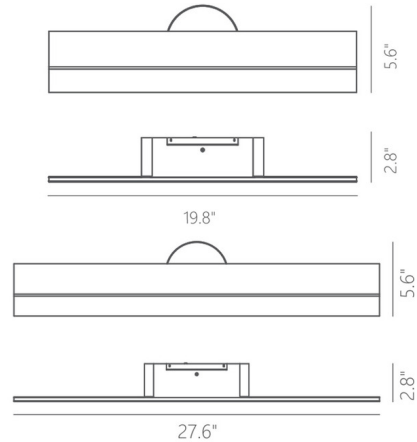

By PageOne

Description

The Prometheus Bathroom Vanity Light brings a clean minimalist look, perfect in your space. The Acrylic diffuser casts warm shadows across your room.

Specifications

COLOR Acrylic
 BODY FINISH Deep Taupe
 WATTAGE 10W
 DIMMER Low Voltage Electronic
 DIMENSIONS 19.8"W x 5.6"H x 2.8"D
 INTEGRATED LED MODULE 1 x LED/10W/120V LED

Technical Information

LAMP LIFE 50000 hours
 COLOR RENDERING 90 CRI
 LAMP COLOR 3000K
 LUMENS/WATT 84.00
 LUMINOUS FLUX 840 lumens

Shown in deep taupe / acrylic

CLICK TO VIEW PRODUCT

Notes: