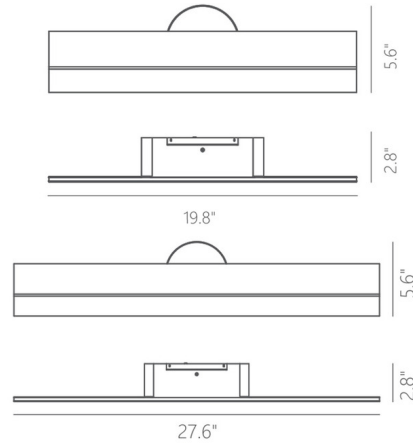

Shown in deep taupe / acrylic

CLICK TO VIEW PRODUCT

Notes: