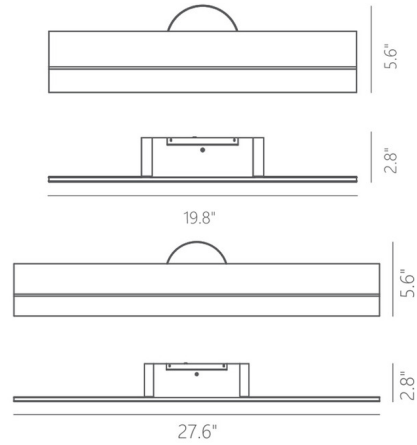

Shown in deep taupe / acrylic

CLICK TO VIEW PRODUCT

Notes: