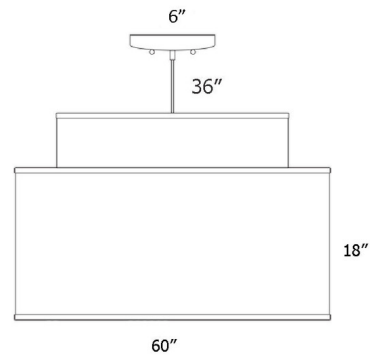

Description

The Abba Grande Drum Pendant is a gorgeous two tier contemporary masterpiece, making it a great addition to any interior space. The central White drum shape shade is complemented by an outer shade in a variety of colors with an acrylic bottom diffuser. Canopy: 6 inch diameter.

Shown in brushed nickel / silk antique copper

Specifications

COLOR Silk Antique Copper
BODY FINISH Brushed Nickel
WATTAGE 100W
DIMMER Standard 120V
DIMENSIONS 60"W x 18"H
BULB NOT INCLUDED 5 x A19/Medium (E26)/20W/120V LED
COUNTRY OF ORIGIN United States

Technical Information

PRODUCT DIMENSIONS Adjustable Cable Length: 36"

CLICK TO VIEW PRODUCT

Notes: