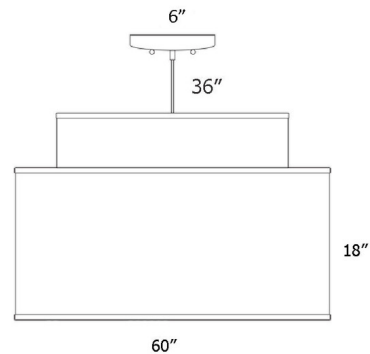

Description

The Abba Grande Drum Pendant is a gorgeous two tier contemporary masterpiece, making it a great addition to any interior space. The central White drum shape shade is complemented by an outer shade in a variety of colors with an acrylic bottom diffuser. Canopy: 6 inch diameter.

Shown in brushed nickel / silk antique copper

Specifications

COLOR	Silk Antique Copper
BODY FINISH	Brushed Nickel
WATTAGE	100W
DIMMER	Standard 120V
DIMENSIONS	60"W x 18"H
BULB NOT INCLUDED	5 x A19/Medium (E26)/20W/120V LED
COUNTRY OF ORIGIN	United States

Technical Information

PRODUCT DIMENSIONS	Adjustable Cable Length: 36"
--------------------	------------------------------

CLICK TO VIEW PRODUCT

Notes: