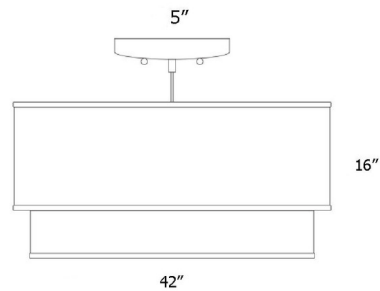

### Specifications

COLOR . . . . . Silk Ebony  
BODY FINISH . . . . . Brushed Nickel  
WATTAGE . . . . . 60W  
DIMMER . . . . . Standard 120V  
DIMENSIONS . . . . . 42"W x 16"H  
BULB NOT INCLUDED . . . . . 3 x A19/Medium (E26)/20W/120V LED  
COUNTRY OF ORIGIN . . . . . United States

### Technical Information

PRODUCT DIMENSIONS . . . . . Adjustable Cable Length: 36"  
LAMP COLOR . . . . . 3000K  
LUMENS/WATT . . . . . 573.00  
LUMINOUS FLUX . . . . . 11460 lumens

Shown in brushed nickel / silk ebony