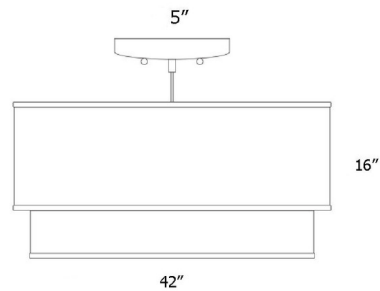

Description

The Luther Grande Pendant, designed by Seascope Lamps, is a mid-century modern masterpiece, perfect in any room of your home. Finished in Brushed Nickel. Includes 3 feet of silver cable to customize length. Can be used with LED or CFL equivalent bulbs. Canopy: 5 inch diameter. Handmade in the USA. UL listed.

Specifications

COLOR Silk Ebony
BODY FINISH Brushed Nickel
WATTAGE 60W
DIMMER Standard 120V
DIMENSIONS 42"W x 16"H
BULB NOT INCLUDED 3 x A19/Medium (E26)/20W/120V LED
COUNTRY OF ORIGIN United States

Technical Information

PRODUCT DIMENSIONS Adjustable Cable Length: 36"
LAMP COLOR 3000K
LUMENS/WATT 573.00
LUMINOUS FLUX 11460 lumens

Shown in brushed nickel / silk ebony

CLICK TO VIEW PRODUCT

Notes: