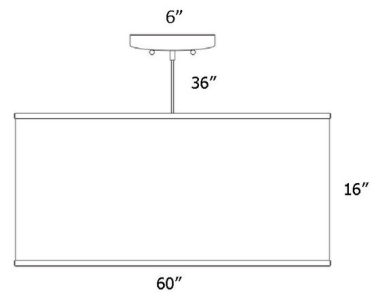

By Seascape

Description

The Thao Grande Pendant is a clean decorative piece that bring perfect ambient lighting for a variety of spaces from over a table, a hotel, or restaurant and everywhere in between. Finished in Brushed Nickel. Canopy: 6 inch diameter. Made in the USA. UL listed.

Shown in brushed nickel / silk champagne

Specifications

COLOR Silk Champagne
BODY FINISH Brushed Nickel
WATTAGE 100W
DIMMER Standard 120V
DIMENSIONS 60"W x 16"H
BULB NOT INCLUDED 5 x A19/Medium (E26)/20W/120V LED
COUNTRY OF ORIGIN United States

Technical Information

PRODUCT DIMENSIONS Adjustable Cable Length: 36"

CLICK TO VIEW PRODUCT

Notes: