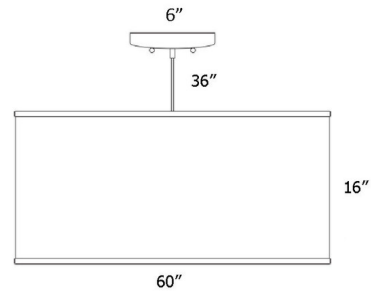

### Description

The Thao Grande Pendant is a clean decorative piece that bring perfect ambient lighting for a variety of spaces from over a table, a hotel, or restaurant and everywhere in between. Finished in Brushed Nickel. Canopy: 6 inch diameter. Made in the USA. UL listed.

### Specifications

COLOR . . . . . Silk Champagne  
BODY FINISH . . . . . Brushed Nickel  
WATTAGE . . . . . 100W  
DIMMER . . . . . Standard 120V  
DIMENSIONS . . . . . 60"W x 16"H  
BULB NOT INCLUDED . . . . . 5 x A19/Medium (E26)/20W/120V LED  
COUNTRY OF ORIGIN . . . . . United States

### Technical Information

PRODUCT DIMENSIONS . . . . . Adjustable Cable Length: 36"

CLICK TO VIEW PRODUCT

Notes: