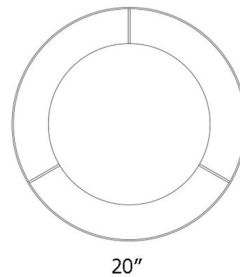

### Description

The Button ceiling Flush Light is as cute as it sounds. The smooth clean design, with it's inner color options, is perfect in virtually any interior space. The Outer circular drum shade is White with an inner lining in Silk Chocolate, Silk Antique Copper, Silk Champagne, Silk Cream, Silk Ebony, Silk Orange, Silk Turquoise, Silk Verde, Silk White, Photo Veneer Natural, Photo Veneer Zebrawood, or Photo Veneer Walnut. The inner White diffuser is complemented by a Brushed Nickel finish. Title 24 compliant. Made in the USA. UL listed.

### Specifications

COLOR	Silk Ebony
BODY FINISH	Brushed Nickel
WATTAGE	20W
DIMMER	Low Voltage Electronic
DIMENSIONS	20"W x 4.5"H
INTEGRATED LED MODULE	1 x LED/20W/120V LED
COUNTRY OF ORIGIN	United States