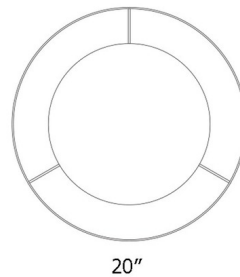

By Seascape

Description

The Button ceiling Flush Light is as cute as it sounds. The smooth clean design, with it's inner color options, is perfect in virtually any interior space. The Outer circular drum shade is White with an inner lining in Silk Chocolate, Silk Antique Copper, Silk Champagne, Silk Cream, Silk Ebony, Silk Orange, Silk Turquoise, Silk Verde, Silk White, Photo Veneer Natural, Photo Veneer Zebrawood, or Photo Veneer Walnut. The inner White diffuser is complemented by a Brushed Nickel finish. Title 24 compliant. Made in the USA. UL listed.

Shown in brushed nickel / silk ebony

Specifications

COLOR Silk Ebony
BODY FINISH Brushed Nickel
WATTAGE 20W
DIMMER Low Voltage Electronic
DIMENSIONS 20"W x 4.5"H
INTEGRATED LED MODULE 1 x LED/20W/120V LED
COUNTRY OF ORIGIN United States