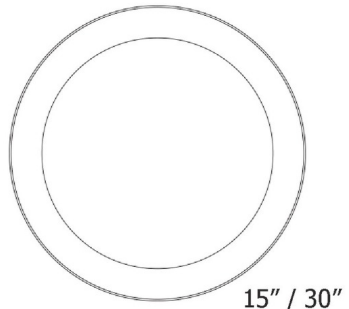

CLICK TO VIEW PRODUCT

Notes: