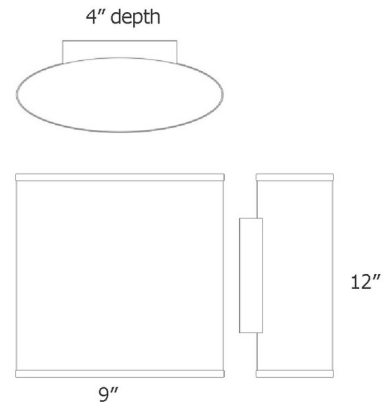

CLICK TO VIEW PRODUCT

Notes: