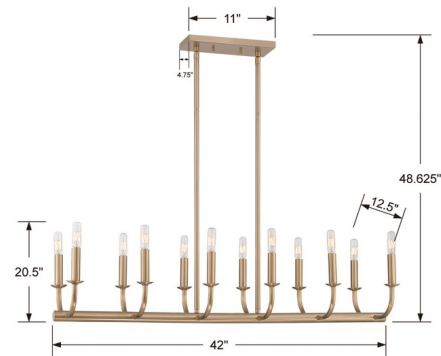

Description

The Bailey Linear Chandelier brings a touch of elegant modernism to classic roots. The curved iron body and bare bulbs provides immaculate lighting for any transitional space. Place the Bailey above a dining table or in an entry foyer to bring subtle drama to your home. Canopy: 11 inch x 4.75 inch rectangle.

Specifications

COLOR	N/A
BODY FINISH	Aged Brass
WATTAGE	60W
DIMMER	Standard 120V
DIMENSIONS	42"L x 12.5"W x 8.375"H
BULB NOT INCLUDED	12 x B11/Candelabra (E12)/5W/120V LED
OTHER BULB OPTIONS	12 x B10/Candelabra (E12)/120V LED 12 x B10/Candelabra (E12)/60W/120V Incandescent
COUNTRY OF ORIGIN	China

Technical Information

PRODUCT DIMENSIONS Downrods: Two 3", Two 6" and Six 12" Included

Shown in aged brass

CLICK TO VIEW PRODUCT

Notes: