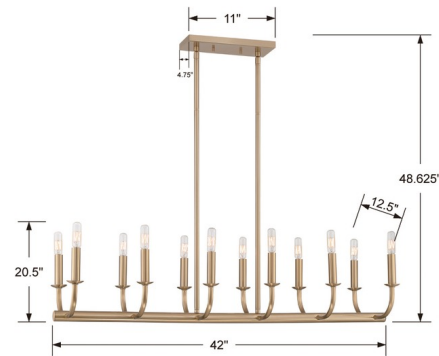

By Crystorama

Description

The Bailey Linear Chandelier brings a touch of elegant modernism to classic roots. The curved iron body and bare bulbs provides immaculate lighting for any transitional space. Place the Bailey above a dining table or in an entry foyer to bring subtle drama to your home. Canopy: 11 inch x 4.75 inch rectangle.

Specifications

COLOR N/A
BODY FINISH Aged Brass
WATTAGE 60W
DIMMER Standard 120V
DIMENSIONS 42"L x 12.5"W x 8.375"H
BULB NOT INCLUDED 12 x B11/Candelabra (E12)/5W/120V LED
OTHER BULB OPTIONS 12 x B10/Candelabra (E12)/120V LED
12 x B10/Candelabra (E12)/60W/120V Incandescent
COUNTRY OF ORIGIN China

Technical Information

PRODUCT DIMENSIONS Downrods: Two 3", Two 6" and Six 12" Included

Shown in aged brass

CLICK TO VIEW PRODUCT

Notes: