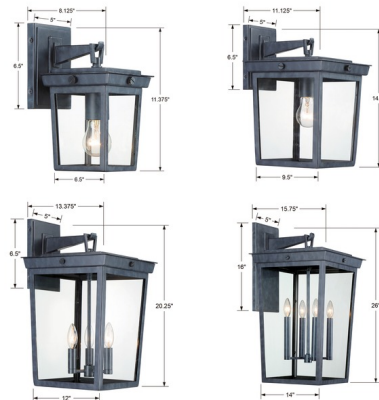

Lightology

lightology.com
866-954-4489
04-27-26

Project: _____

Company: _____

Location: _____ Fixture Type: _____

SPEC #: **CRY907267**

Approved On: _____ Approved By: _____

Belmont Outdoor Wall Sconce By Crystorama

Description

The Belmont Outdoor Wall Sconce is reminiscent of the traditional lamps hung on the exterior of carriage houses. By simply combining metal details with Clear glass panels, the Belmont brings a classic look to the forefront of its design.

Specifications

COLOR	N/A
BODY FINISH	Graphite
WATTAGE	9W
DIMMER	Standard 120V
DIMENSIONS	6.5"W x 11.375"H x 8.125"D
BULB NOT INCLUDED	1 x A19/Medium (E26)/9W/120V LED
COUNTRY OF ORIGIN	China

Notes:

CLICK TO VIEW PRODUCT