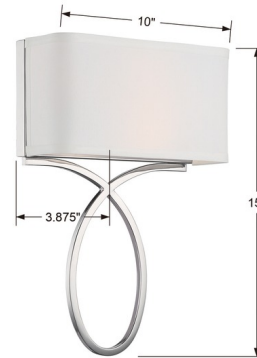

CLICK TO VIEW PRODUCT

Notes: