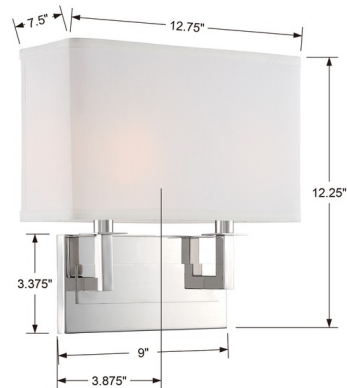

CLICK TO VIEW PRODUCT