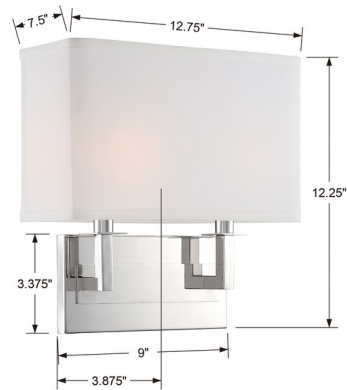

CLICK TO VIEW PRODUCT