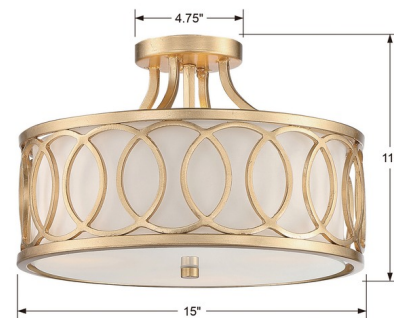

Lightology

lightology.com
866-954-4489
04-13-26

Project: _____

Company: _____

Location: _____ Fixture Type: _____

SPEC #: **CRY907341**

Approved On: _____ Approved By: _____

Graham Semi Flush Ceiling Light By Crystorama

Description

The Graham Semi Flush Ceiling Light brings a clean decorative look to your interior space. The linen shade is surrounded by a beautiful circular frame, casting warm shadow across your room.

Shown in antique gold / white

Specifications

COLOR	White
BODY FINISH	Antique Gold
WATTAGE	300W
DIMMER	Standard 120V
DIMENSIONS	15"W x 11"H
BULB NOT INCLUDED	3 x A19/Medium (E26)/100W/120V Incandescent
OTHER BULB OPTIONS	3 x A19/Medium (E26)/120V LED
COUNTRY OF ORIGIN	China