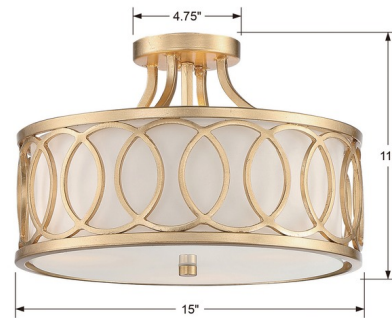

## Graham Semi Flush Ceiling Light By Crystorama

### Description

The Graham Semi Flush Ceiling Light brings a clean decorative look to your interior space. The linen shade is surrounded by a beautiful circular frame, casting warm shadow across your room.

Shown in antique gold / white

### Specifications

COLOR	White
BODY FINISH	Antique Gold
WATTAGE	300W
DIMMER	Standard 120V
DIMENSIONS	15"W x 11"H
BULB NOT INCLUDED	3 x A19/Medium (E26)/100W/120V Incandescent
OTHER BULB OPTIONS	3 x A19/Medium (E26)/120V LED
COUNTRY OF ORIGIN	China